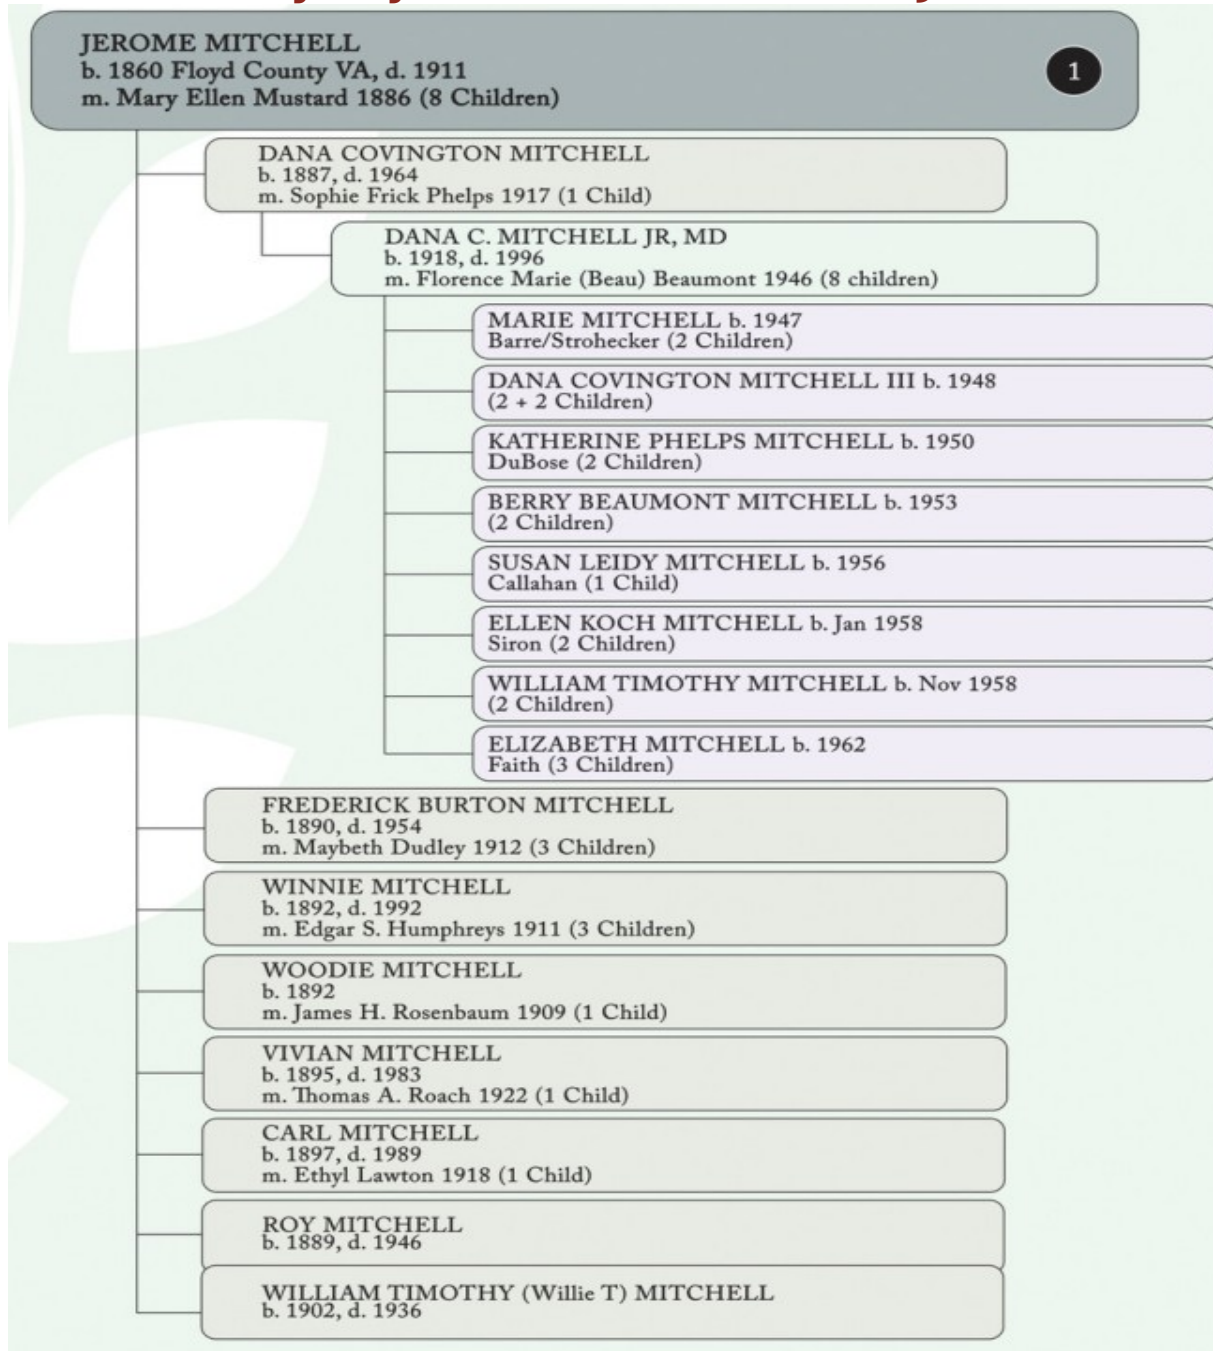

Timothy Elijah Mitchell Children: Jerome