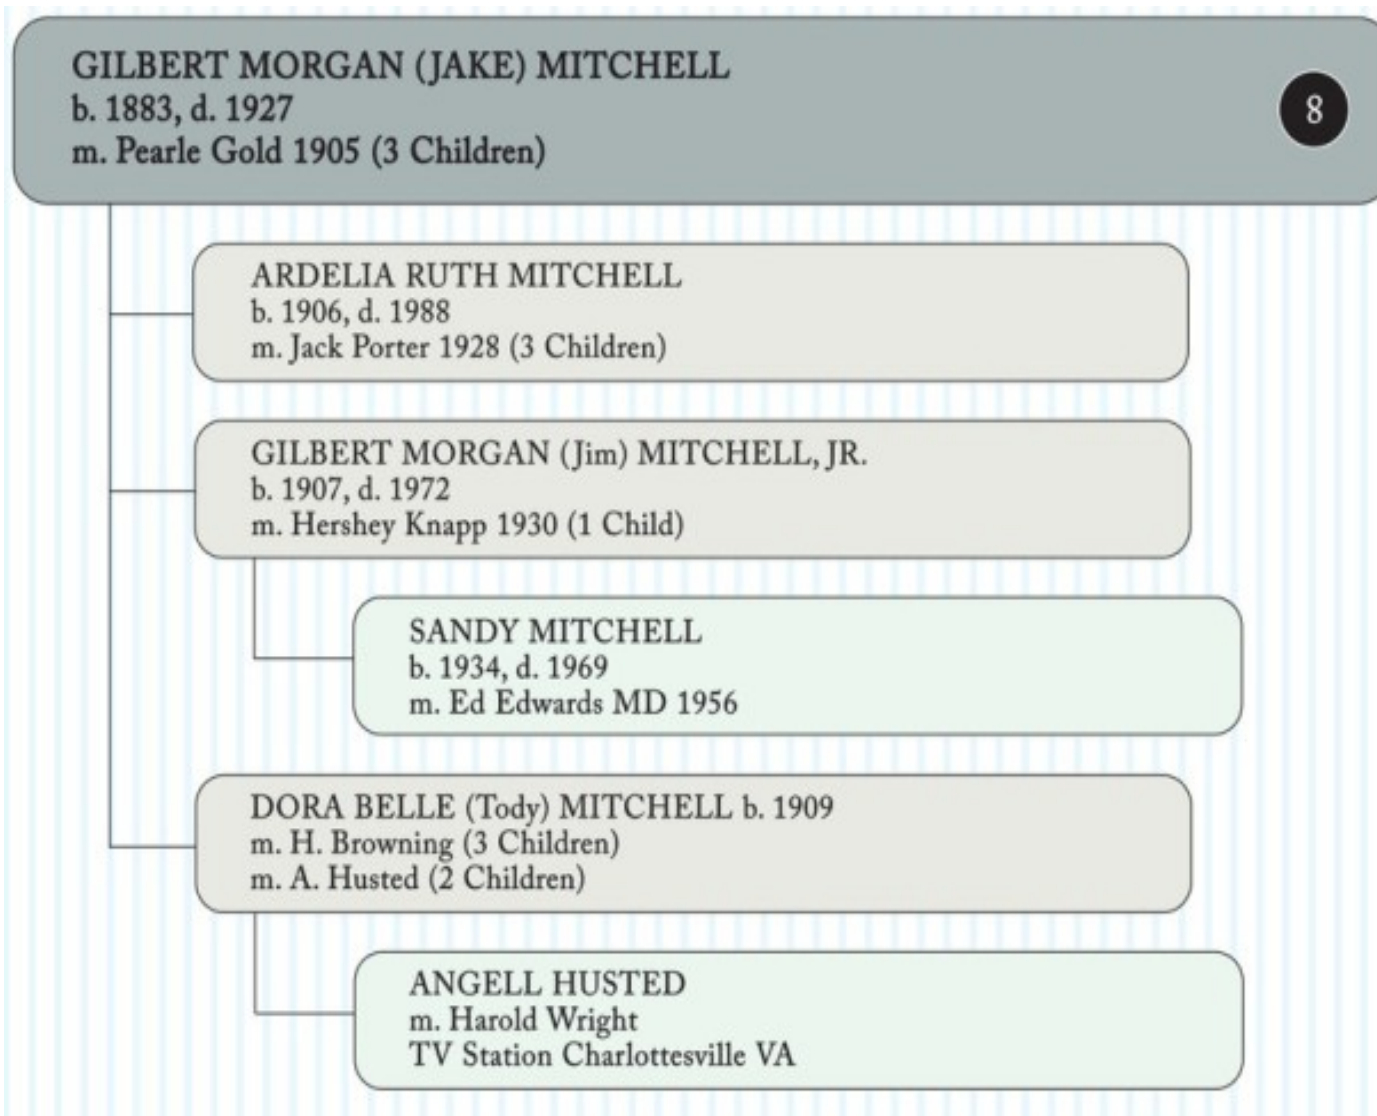

Timothy Elijah Mitchell Children: Gilbert (Jake)