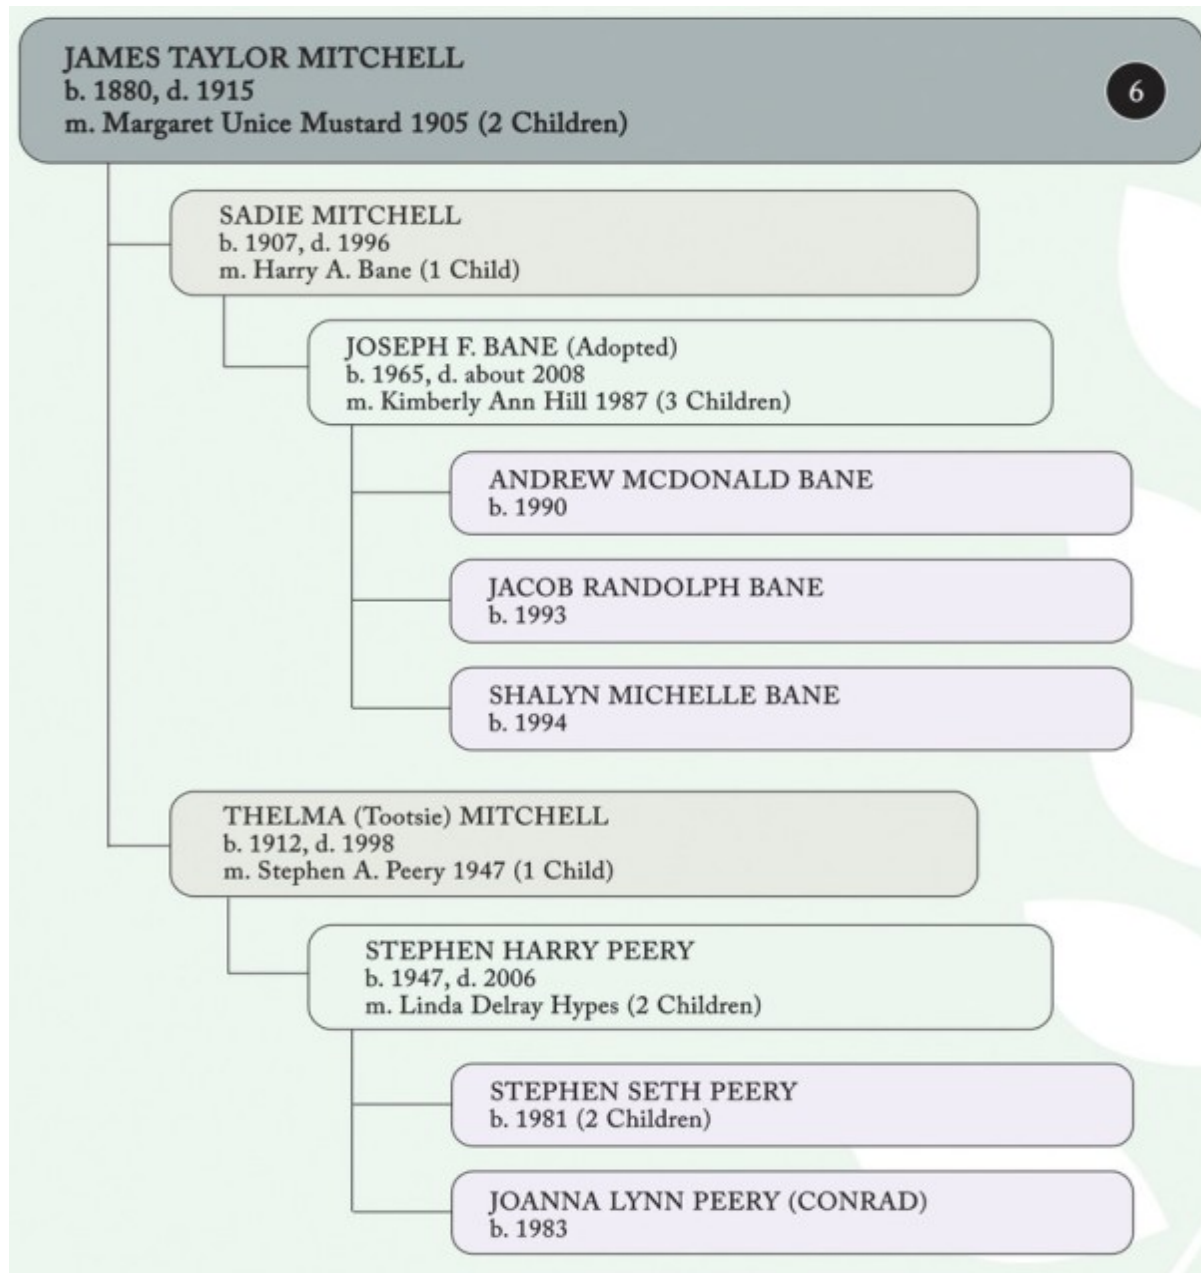

Timothy Elijah Mitchell Children: Daisy

Daisy Burton family late 1800s

James and Daisy Burton with children Elsie and Mason 1900

Timothy Elijah Mitchell Children: Esca

Esca and Minnie Mitchell with children Lula and Trubie 1905

Esca and Minnie Mitchell 1941

Timothy Elijah Mitchell Children: James Taylor

James Taylor Mitchell, twin of Victoria, 1910
Passed away in a railroad accident 1915

Timothy Elijah Mitchell Children: Victoria