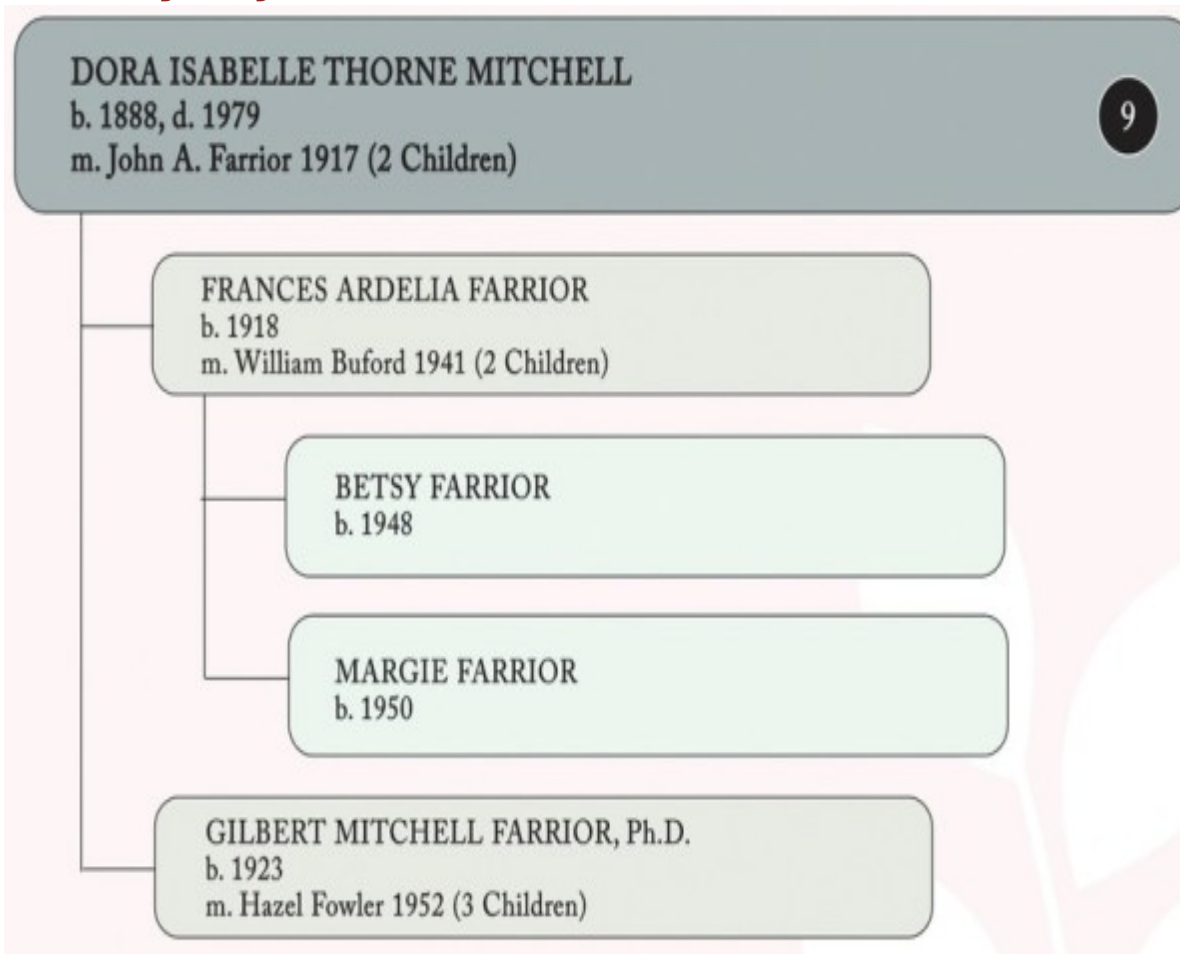

Esca and Minnie Mitchell 1941

Timothy Elijah Mitchell Children: James Taylor

James Taylor Mitchell, twin of Victoria, 1910
Passed away in a railroad accident 1915

Timothy Elijah Mitchell Children: Victoria

Victoria Burton Mitchell Mustard of Pulaski VA
Twin of James Taylor

Timothy Elijah Mitchell Children: Gilbert (Jake)

Jake and Pearle Mitchell with son Jimmy 1909
Jake passed away in an auto accident in 1927

Timothy Elijah Mitchell Children: Dora (Dorabelle)

Dora and John Farrior 1909

Dora Isabelle Thorne Mitchell 1910

TIMOTHY E MITCHELL Table of Progeny

Name	Age at Death	2ndGen	3rdGen	4thGen	
Jerome	51	8	11	23	
Charlie Alfred	97	3	17	33	
Irene	52	2	3	4	
Daisy	76	11	12	8	
Esca	77	3	7	19	
James Taylor	35	2	2	5	
Victoria (Vick)	96	1	1	1	
Jake (Gilbert)	44	3	9	12	
Dorabelle	91	2	5	4	
Timothy Elijah	84	13	35	> 67	> 109 (5 th Gen)
Adelia	69				