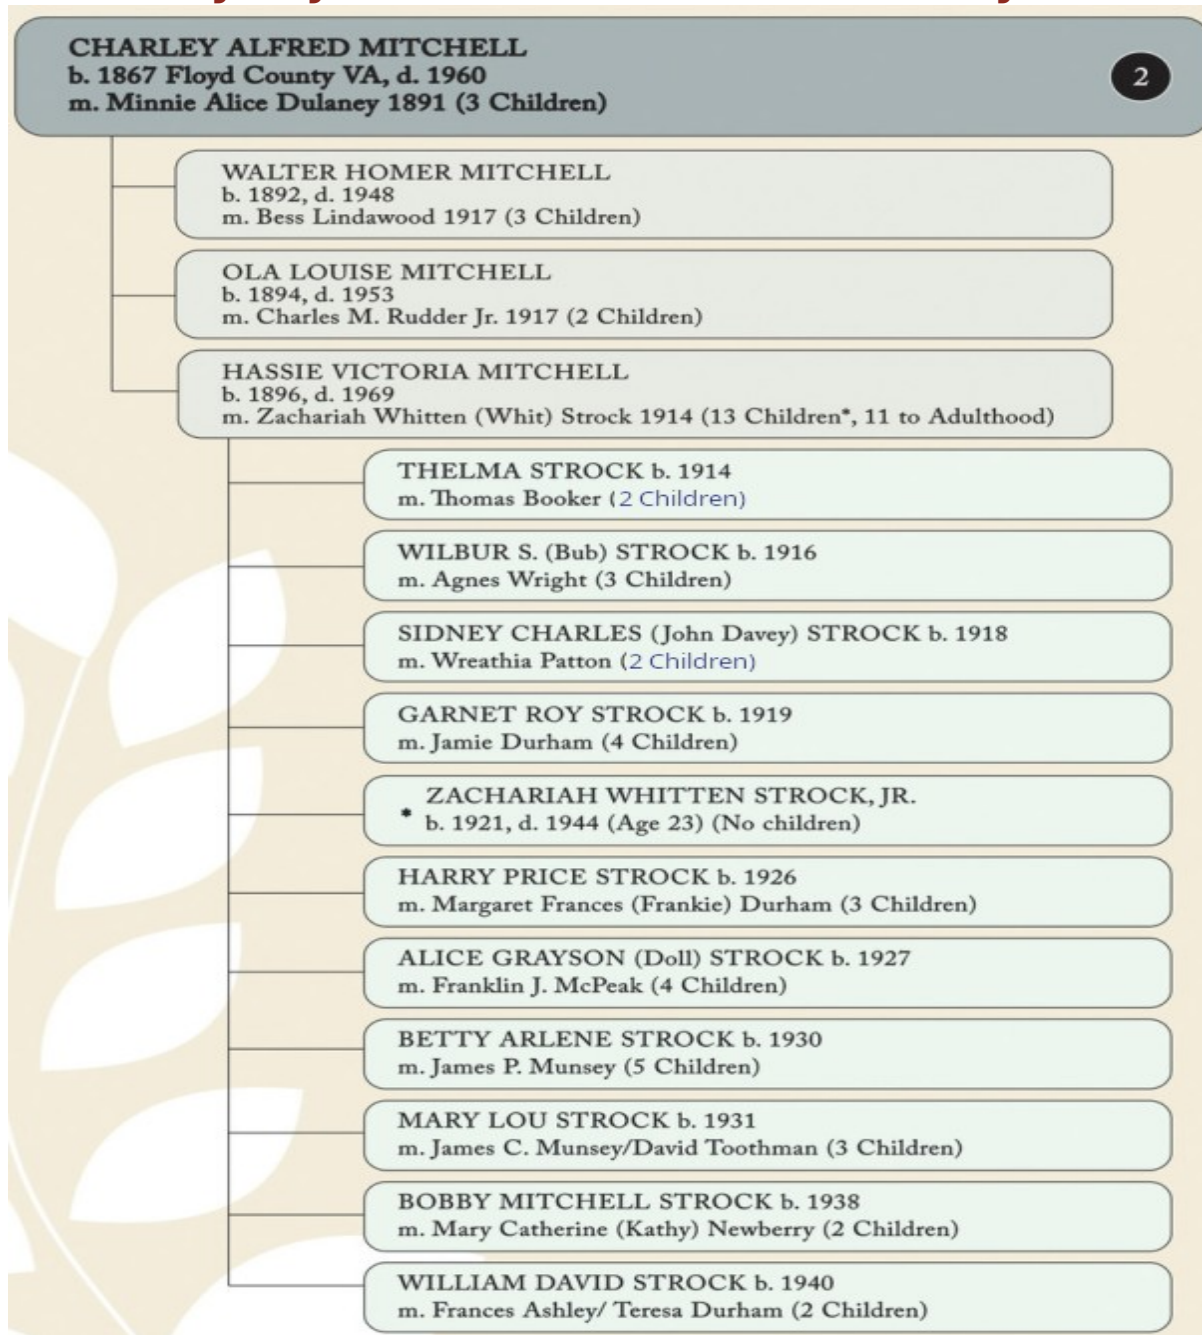

Jerome Mitchell family 1908, Jerome died of cancer in 1911
Timothy Elijah Mitchell Children: Charley Alfred